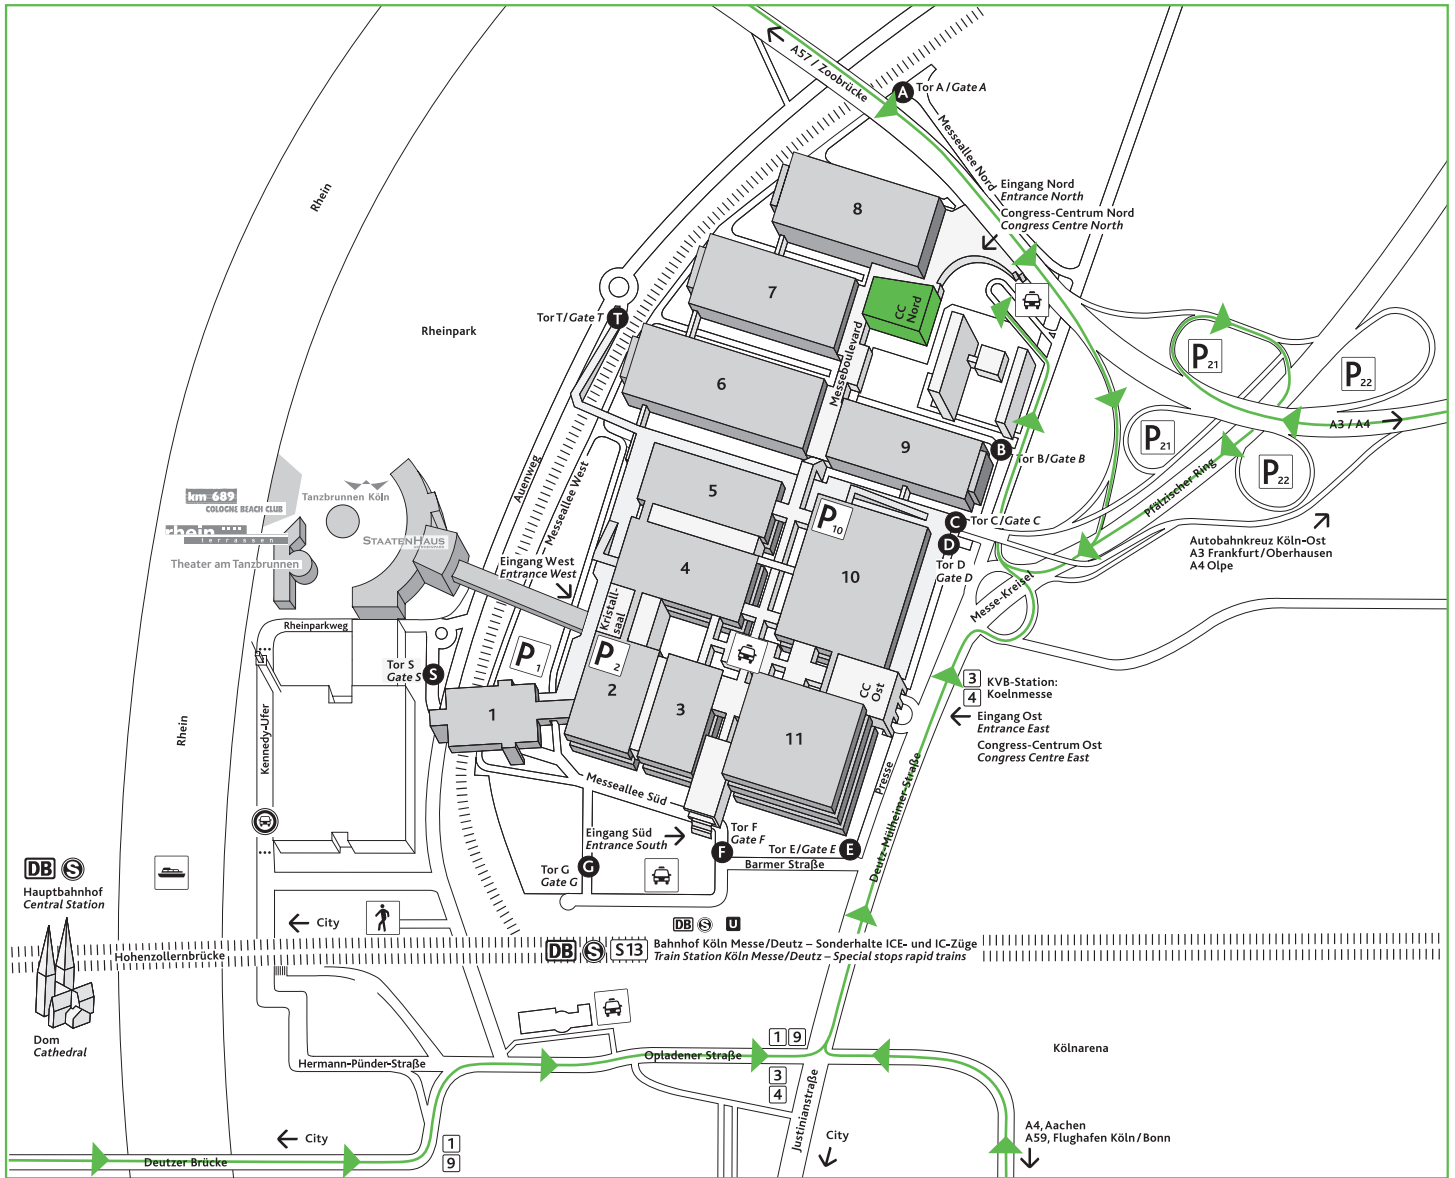

NORD

Congress-Centrum Koelnmesse

Fußweg
Pedestrian route

Taxi

Parkplatz
Parking

Fähre: City/Hbf
Ferry: City/Central Station

S-Bahn
Suburban railway

Bahnhof
Train Station

U-Bahn
Subway

Straßenbahnhaltestelle
Tram Stop

S13

S-Bahn Koelnmesse – Flughafen Köln/Bonn
Suburban railway from Koelnmesse to Cologne/Bonn Airport